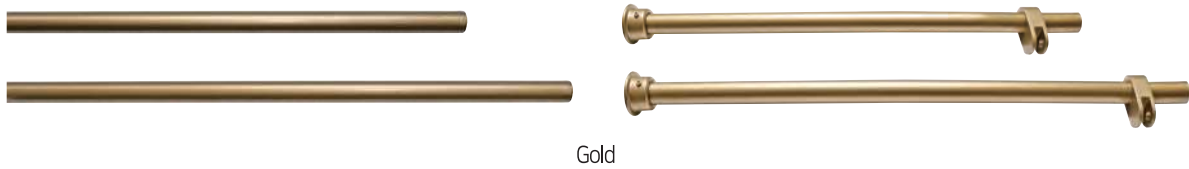

Product Name

AL Pipe 19 Φ
1M/1.2M

Color	Satin Nickel
Material	Zn+AL
Inner Packing	-
Box Packing	20EA

AL Pipe 19 Φ
Accessory Set
1M/1.2M

Color	Satin Nickel
Material	Zn+AL
Inner Packing	-
Box Packing	20Sets

Gold