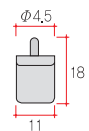

Color	Nickel
Material	Zn
Inner Packing	500
Box Packing	4,000

Product Name