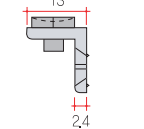

Shelf support
(15 * 16)

Color	Nickel
Material	Zn
Inner Packing	100
Box Packing	1,200

[for 8mm Glass Shelf]