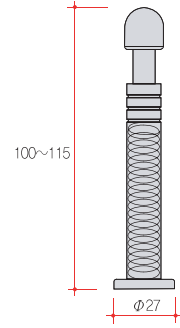

Shock Absorber Door Hook 115mm

Color	Satin Nickel
Material	Zn
Inner Packing	50
Box Packing	250