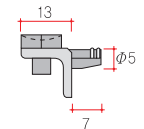

Side

Glass Dowel B

Color	Nickel
Material	Zn
Inner Packing	400
Box Packing	4,000

[Changed packaging to paper box]