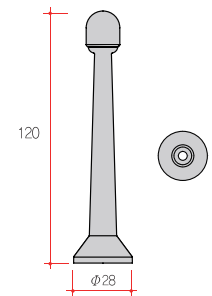

3-Hole

3-Hole Door Hook 90mm

Color	Satin Nickel
Material	Zn
Inner Packing	60
Box Packing	300

Single-Hole

Single-Hole Door Hook 120mm

Color	Satin Nickel
Material	Zn
Inner Packing	50
Box Packing	250

Single-Hole