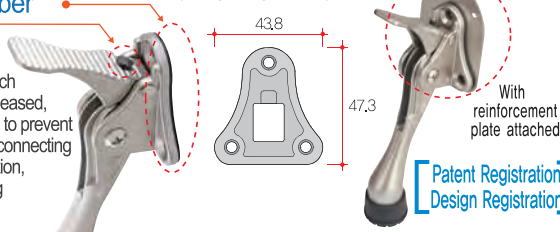

**UP GRADE**

**Pedal Rubber**

Plate Rubber (Design Registration)

When the one-touch door Stopper is released, shock is absorbed to prevent wear of the direct connecting piece due to vibration, thereby preventing malfunction.