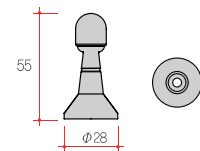

● Door Hook

Shock Absorber, Single-Hole, 3-Hole

Shock Absorber 115mm

Shock Absorber Door Hook 115mm

Color	Satin Nickel
Material	Zn
Inner Packing	50
Box Packing	250

Single-Hole

Single-Hole Door Hook 90mm

Color	Satin Nickel
Material	Zn
Inner Packing	60
Box Packing	300

3-Hole

3-Hole Door Hook 90mm

Color	Satin Nickel
Material	Zn
Inner Packing	60
Box Packing	300

Single-Hole

Single-Hole Door Hook 120mm

Color	Satin Nickel
Material	Zn
Inner Packing	50
Box Packing	250

Single-Hole

Single-Hole Door Hook 55mm

Color	Satin Nickel
Material	Zn
Inner Packing	80
Box Packing	400