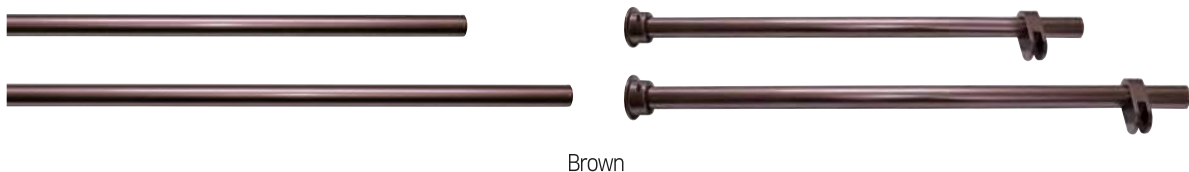

Product Name

AL Pipe 19 Φ
1M/1.2M

Color	Satin Nickel
Material	Zn+AL
Inner Packing	-
Box Packing	20EA

AL Pipe 19 Φ
Accessory Set
1M/1.2M

Color	Satin Nickel
Material	Zn+AL
Inner Packing	-
Box Packing	20Sets

Brown