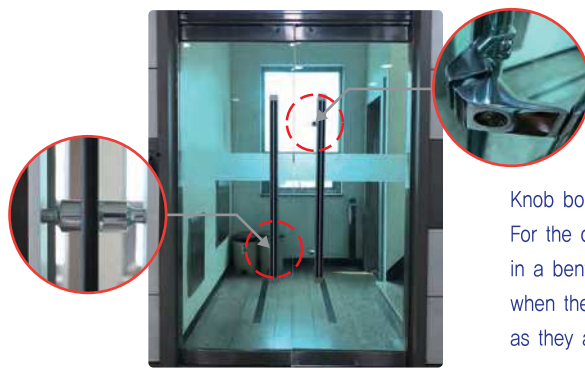

● Knob Body

Thumb, Large, 3 Holes, Small

Furniture Hardware

Interior Hardware

Subsidiary materials Hardware

Door Hardware

	Product Name	Side	Front			
	Thumb Knob Body <table border="1"> <tr><td>Color</td><td>Satin Nickel</td></tr> <tr><td>Material</td><td>Zn</td></tr> <tr><td>Inner Packing</td><td>-</td></tr> <tr><td>Box Packing</td><td>80sets</td></tr> </table>					
				Sold Separately + Circle Bolt MB*70mm(Stainless) + Circle Bolt MB*80mm(Stainless)		Satin Nickel Gold Brown Dark-gray Black

Knob body for 4-sided frame door with a bracket part bent. For the doors with a narrow frame, the bracket of the joint is manufactured in a bent type to prevent accidents such as hand injuries and to secure space when the knob body is held. Recently thumb knobs for safe door are used a lot as they are safe and practical to use.

	Product Name	Side	Assembly	
  ※ Moving part rotation type	Knob Body Large <table border="1"> <tr><td>Color</td><td>Chrome</td></tr> <tr><td>Material</td><td>Zn</td></tr> <tr><td>Inner Packing</td><td>50sets</td></tr> <tr><td>Box Packing</td><td>100sets</td></tr> </table>			
Brown	Dark-gray	Black		
  ※ 3-hole bolt fixing type	Knob Body 3 Holes <table border="1"> <tr><td>Color</td><td>Chrome</td></tr> <tr><td>Material</td><td>Zn</td></tr> <tr><td>Inner Packing</td><td>50sets</td></tr> <tr><td>Box Packing</td><td>100sets</td></tr> </table>			
Satin Nickel	Gold	Brown	Dark-gray	Black
  ※ Middle part rotary type	Knob Body Small <table border="1"> <tr><td>Color</td><td>Chrome</td></tr> <tr><td>Material</td><td>Zn</td></tr> <tr><td>Inner Packing</td><td>50sets</td></tr> <tr><td>Box Packing</td><td>150sets</td></tr> </table>