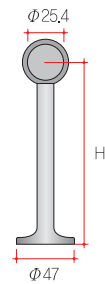

Product Name/Front

Closed Socket
25 Φ

Standard	100mm	150mm	200mm	250mm	300mm
Color	Chrome				
Material	Zn+Fe				
Inner Packing	1	1	1	1	1
Box Packing	80	60	40	40	30