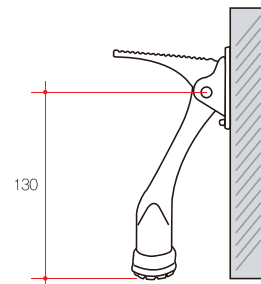

Satin Nickel Gold Brown Dark-gray Black

<Reinforcement Plate to be Sold Separately>
Used for fire doors and wooden doors made of thin plates (for maintenance)

One-Touch Door Stopper Reinforcement Plate

Color	Satin Nickel
Material	Fe
Inner Packing	20
Box Packing	100

UP GRADE

Pedal Rubber

Plate Rubber (Design Registration)

When the one-touch door Stopper is released, shock is absorbed to prevent wear of the direct connecting piece due to vibration, thereby preventing malfunction.