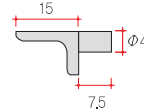

Color	Nickel
Material	Zn
Inner Packing	500
Box Packing	5,000

Lug Dowel