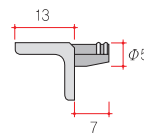

Standard	100mm	150mm	200mm	250mm	300mm
Color	Chrome				
Material	Zn+Fe				
Inner Packing	1	1	1	1	1
Box Packing	80	60	40	40	30

Flat Dowel A

Color	Nickel
Material	Zn
Inner Packing	500
Box Packing	5,000

Flat Dowel B