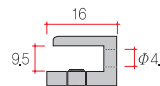

Color	Nickel
Material	Zn
Inner Packing	300
Box Packing	3,000

[Changed packaging to paper box]

Shelf support  
(15 \* 16)

Color	Nickel
Material	Zn
Inner Packing	100
Box Packing	1,200

[for 8mm Glass Shelf]

Shelf Dowel  
Oval (s)