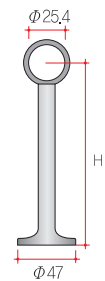

Through-hole Socket
25 Φ

Standard	100mm	150mm	200mm	250mm	300mm
Color	Chrome				
Material	Zn+Fe				
Inner Packing	1	1	1	1	1
Box Packing	80	60	40	40	30