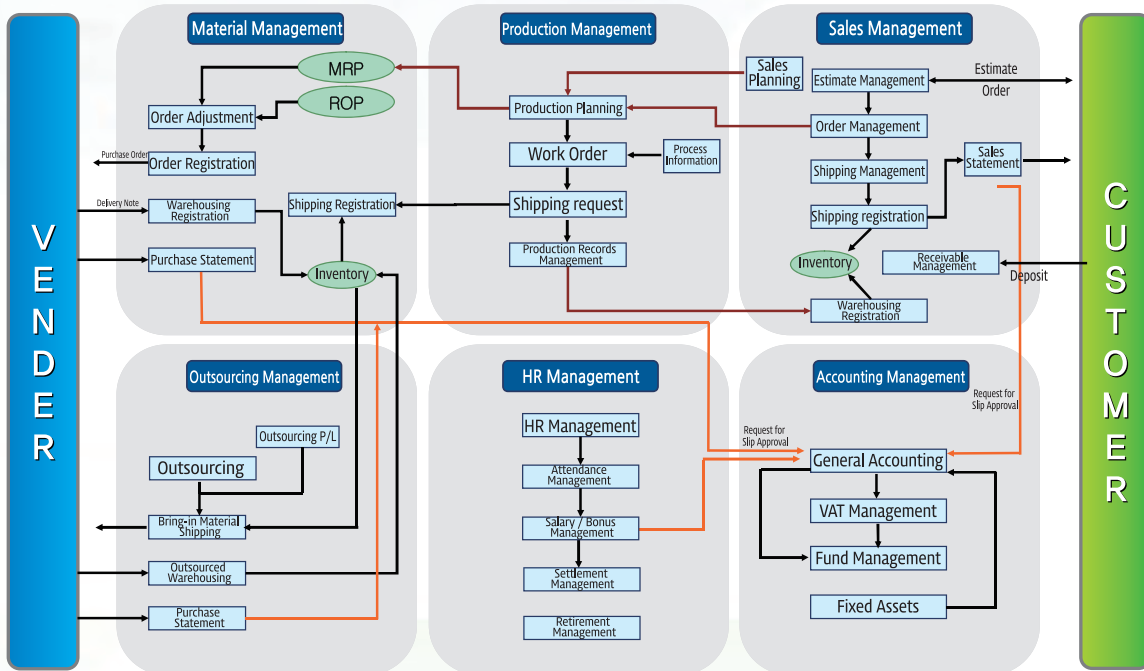

# Cheong Gu- Total Hardware Diecasting

As a human-oriented company,  
we will contribute to the introduction  
and development of advanced technology,  
and furthermore, we will leave our footsteps  
as a global company in the world.

## Company History

1992.06.26	Cheong-Gu Metal Incorporated
2000.03.10	Moved Moved and expanded the factory to Seong-seo 3rd Complex
2001.05.29	Registered through-hole assembly nut patent - the first in die casting
2001.08.23	Participated in the 6th MBC Construction Fair - SETEC
2001.12.10	Participated in the Woodworking Korea 2001 - COEX
2002.08.12	 Trademark Registered
2002.10.16	Participated in the Seoul International Furniture & Woodworking Machinery Exhibition 2002 - COEX
2004.03.20	Expanded Automation Equipment - Processing Part
2004.11.18	Acquired QS-9000 Quality Certification
2004.12.30	Acquired ISO9001:2000 Quality Certification
2005.11.01	Registered Patent for Dowel for Both Wood and Glass - PLUS DOWEL
2007.08.23	Participated in the Korea International Furniture & Interior Industry Fair 2007 - KINTEX
2008.02.22	Participated in the Kyunghyang Housing Fair 2008 - KINTEX
2008.07.01	Built the ERP System
2009.06.01	Built the POP System
2011.02.26	Expanded Site Building and Automated Line
2011.09.06	Built Die Casting Machine Automation Facility
2015.01.28	Introduced DAOU Office as In-house Groupware
2015.02.09	Registered one-Touch Door Stopper as a utility Model
2015.06.04	Registered one-Touch Door Stopper (non-slip) Design
2016.12.07	Certified as an Excellent Technology Company (for 2 consecutive years) - from NICE Information Service
2016.12.23	Company-Affiliated Research Institute Approved
2017.08.30	Participated in the KOFURN EXHIBITION 2017 - KINTEX
2020.03.01	Export to Amazon (USA)
2020.06.24	Patent Registration of Dustproof Door Stopper System
2020.09.11	US Trademark Registration 
2020.11.05	Pet Door Stopper Patent Registration

## ERP SYSTEM