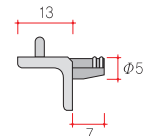

Color	Nickel
Material	Zn
Inner Packing	500
Box Packing	4,000

Product Name