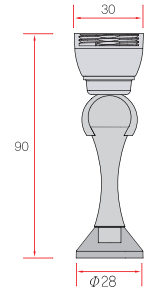

Magnetic Door Stopper Small

Color	Satin Nickel
Material	Zn
Inner Packing	30
Box Packing	150