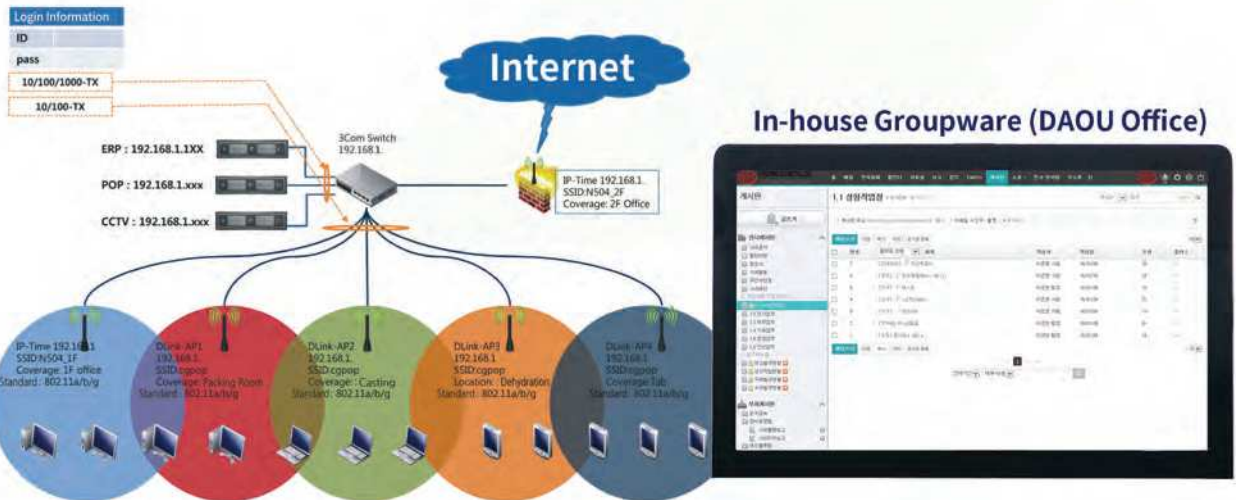

ON-SITE POP SYSTEM