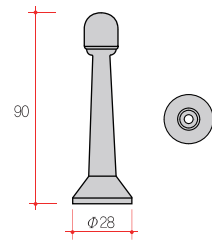

3-Hole

3-Hole Door Hook 90mm

Color	Satin Nickel
Material	Zn
Inner Packing	60
Box Packing	300

Single-Hole

Single-Hole Door Hook 120mm

Color	Satin Nickel
Material	Zn
Inner Packing	50
Box Packing	250

Single-Hole