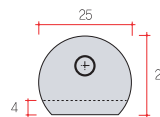

Color	Chrome, Satin Nickel
Material	Zn
Inner Packing	40
Box Packing	480