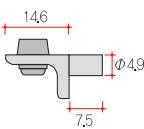

Color	Nickel
Material	Zn
Inner Packing	300
Box Packing	3,000

[Changed packaging to paper box]

Glass Dowel B

Color	Nickel
Material	Zn
Inner Packing	400
Box Packing	4,000

[Changed packaging to paper box]

Glass Screw Dowel