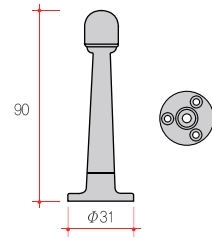

3-Hole

3-Hole Door Hook 90mm

Color	Satin Nickel
Material	Zn
Inner Packing	60
Box Packing	300

Single-Hole

Single-Hole Door Hook 120mm

Color	Satin Nickel
Material	Zn
Inner Packing	50
Box Packing	250

Single-Hole