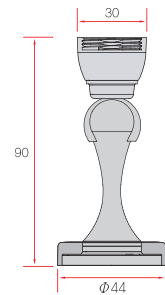

Magnetic Door Stopper Large

Color	Satin Nickel
Material	Zn
Inner Packing	20
Box Packing	100